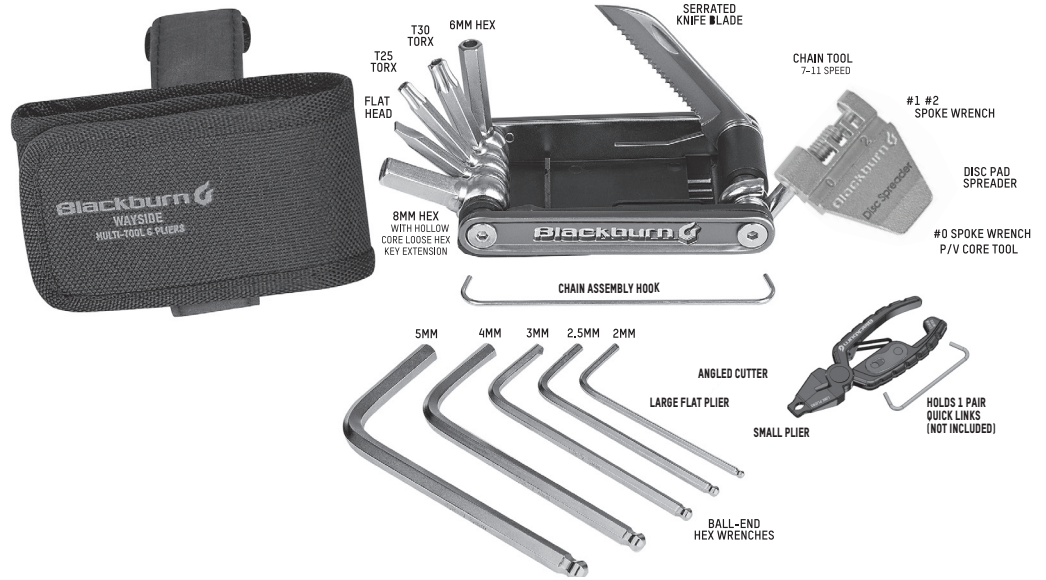

WAYSIDE MULTI-TOOL™

with Pliers

Part# 7109337

- Bag mounts to saddle or top tube
- Hardened steel quick link pliers

1. Insert plier jaws into masterlink.
2. Squeeze handles to open the link.
3. Pull handles to close the link.