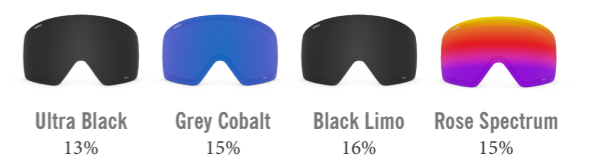

Optimized Lens Tints

Giro offers a full assortment of performance-engineered polycarbonate lenses in a wide range of lens tints to enhance your vision in conditions ranging from bluebird to dark and stormy. Every lens filters 100% of harmful UV, and features durable coatings that resist fogging and scratches. Select lens tints include flash mirror coatings that tune light transmission for optimal vision.

Extreme Sun

Full Sun

Mixed Clouds

Overcast / Storm

Night / Race

EXTREME SUN

FULL SUN

MIXED CLOUDS