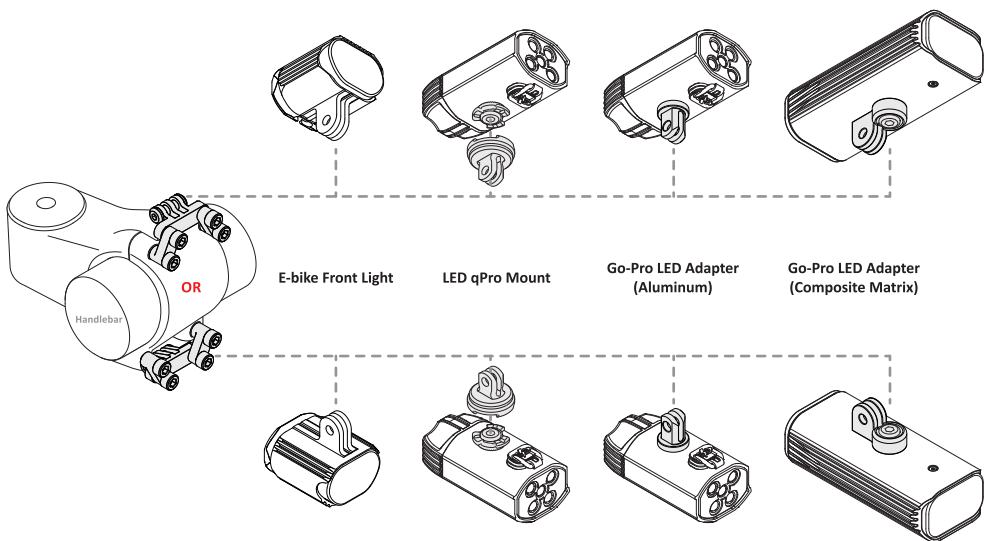

Packaging Includes

Mounting

1. Flexi Stem Mount is above or below stem mounting compatible, M5*20mm and M5*25mm steel stem bolts included. Use a torque wrench with HEX 4 to tighten to stem manufacturers recommended torque specifications.
2. M5*10mm screws secure Flexi Mount in position. Use a torque wrench with HEX 4 to tighten to 3 N·m (30 kgf·cm).
3. T-Nut and screw secures accessory to Flexi Mount. Use a torque wrench with HEX 3 to tighten to 3 N·m (30 kgf·cm).

NOTE: Limited compatibility with StVZO LEDs
 -Standard StVZO (above handlebar mount compatible)
 -Specifically designed and marked reverse StVZO models (below handlebar mount compatible)

Flexi Stem Mount Compatibility