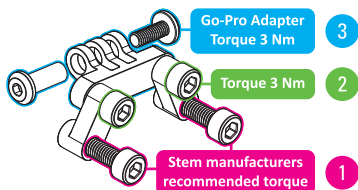

Packaging Includes

Mounting

1. Flexi Stem Mount is above or below stem mounting compatible, M5*20mm and M5*25mm steel stem bolts included. Use a torque wrench with HEX 4 to tighten to stem manufacturers recommended torque specifications.
2. M5*10mm screws secure Flexi Mount in position. Use a torque wrench with HEX 4 to tighten to 3 N·m (30 kgf·cm).
3. T-Nut and screw secures accessory to Flexi Mount. Use a torque wrench with HEX 3 to tighten to 3 N·m (30 kgf·cm).

NOTE: Limited compatibility with StVZO LEDs
 -Standard StVZO (above handlebar mount compatible)
 -Specifically designed and marked reverse StVZO models (below handlebar mount compatible)

Flexi Stem Mount Compatibility