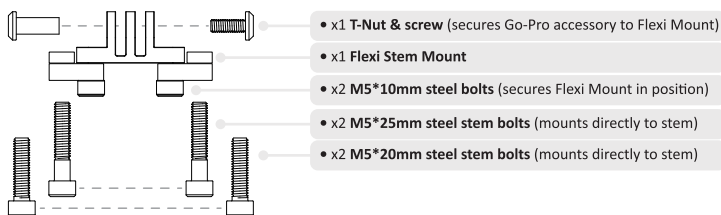

Packaging Includes

Mounting

1. Flexi Stem Mount is above or below stem mounting compatible, M5*20mm and M5*25mm steel stem bolts included. Use a torque wrench with HEX 4 to tighten to stem manufacturers recommended torque specifications.
2. M5*10mm screws secure Flexi Mount in position. Use a torque wrench with HEX 4 to tighten to 3 N·m (30 kgf·cm).
3. T-Nut and screw secures accessory to Flexi Mount. Use a torque wrench with HEX 3 to tighten to 3 N·m (30 kgf·cm).

NOTE: Limited compatibility with StVZO LEDs
 -Standard StVZO (above handlebar mount compatible)
 -Specifically designed and marked reverse StVZO models (below handlebar mount compatible)

Flexi Stem Mount Compatibility