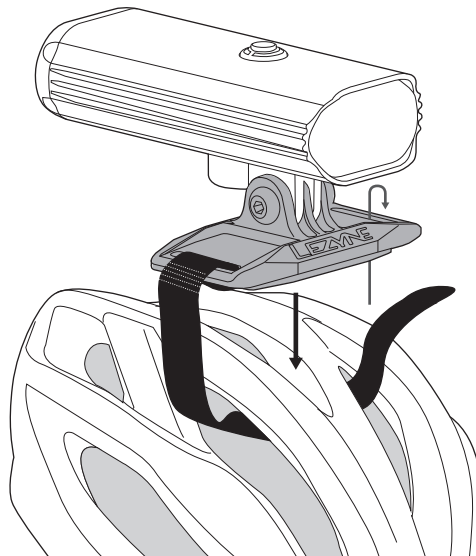

**GoPro mount:**

*Mini, Hecto, Micro, Classic, Classic XL, Micro Pro, Lite, Power, Multi, Macro, Super, Deca, Mega*

**Caution - LED lights contain Lithium ION batteries  
DO NOT insert 22mm bolt into bottom of LED  
Inserting the wrong bolt could cause the battery to explode, burn, and/or cause fire.**