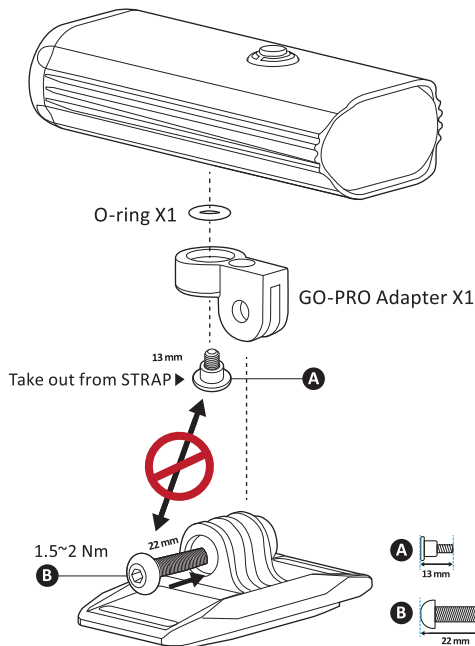

**GoPro mount:**

*Mini, Hecto, Micro, Classic, Classic XL, Micro Pro, Lite, Power, Multi, Macro, Super, Deca, Mega*

**Caution - LED lights contain Lithium ION batteries  
DO NOT insert 22mm bolt into bottom of LED  
Inserting the wrong bolt could cause the battery to explode, burn, and/or cause fire.**