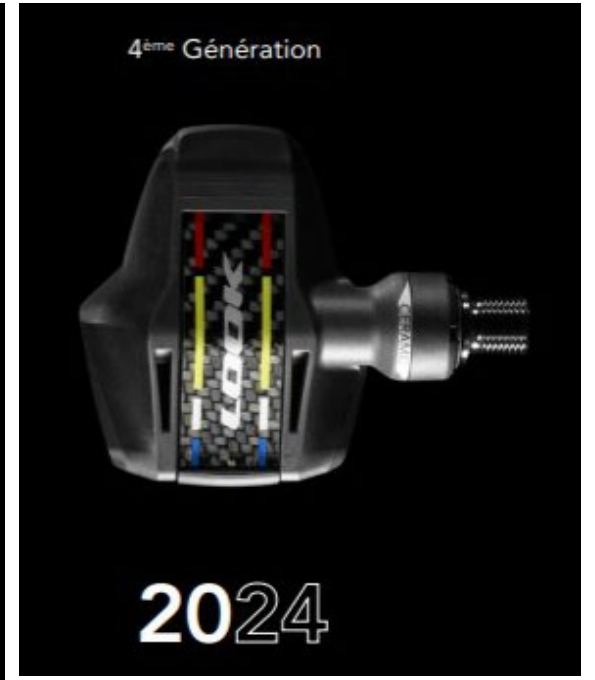

LOOK Keo Blade – Kit Blade Compatibility

Blade :

- KIT 2 LAMES KEO BLADE 16 : DTPD/0153565
- KIT 2 LAMES KEO BLADE 12 : DTPD/0153560

Stock available upon direct request to the Customer Support department.

Blade :

For the 3 générations of Keo Blade, the following Blade kits are compatible::

- KIT LAME 20 KEO BLADE 00029061
- KIT LAME 16 KEO BLADE 00029060
- KIT LAME 12 KEO BLADE 00029059
- KIT LAME 08 KEO BLADE 00029058